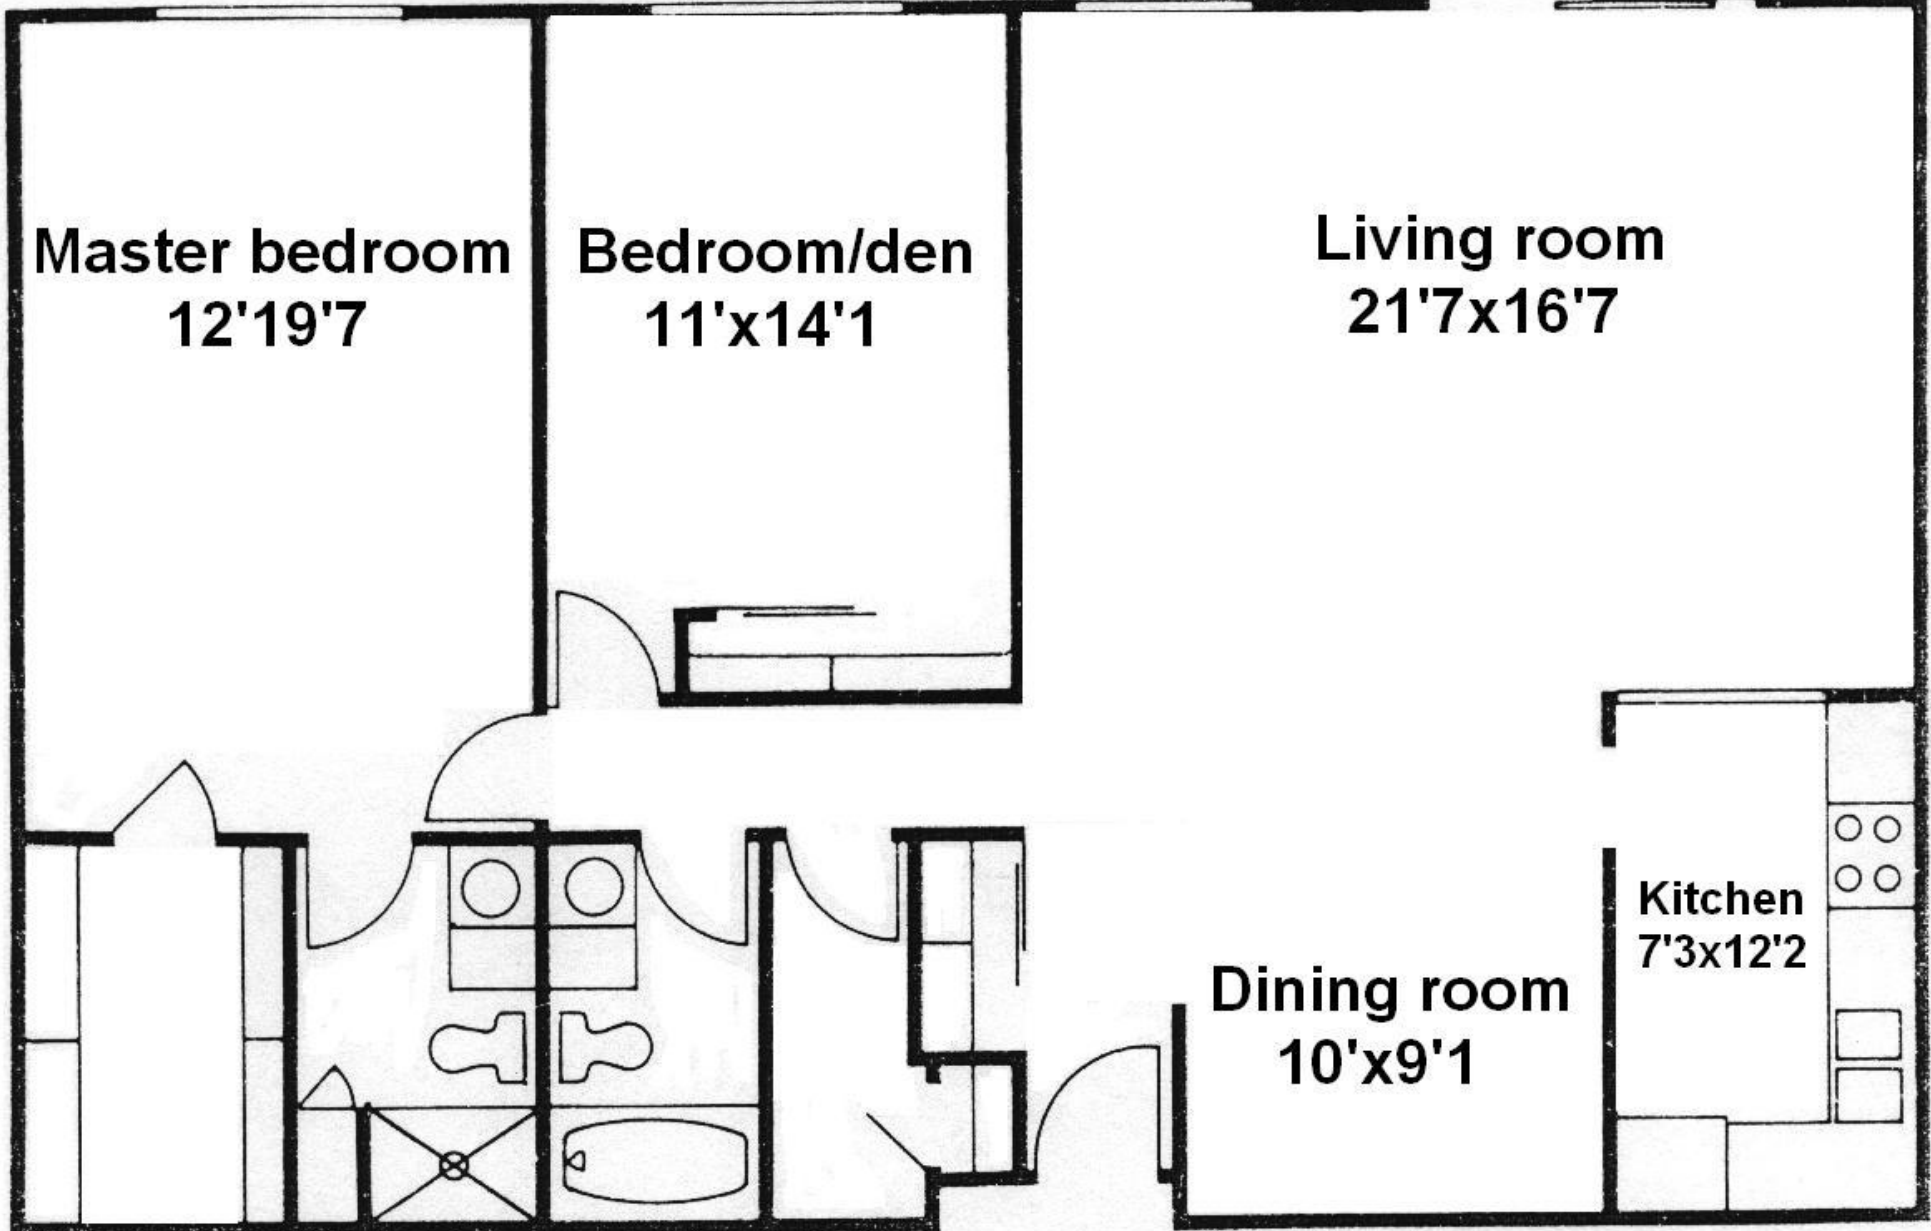

Alpha C

2 bedrooms 2 baths
1390 square feet

Master bedroom
12'19'7"

Bedroom/den
11'x14'1"

Living room
21'7'x16'7"

Dining room
10'x9'1"

Kitchen
7'3'x12'2"