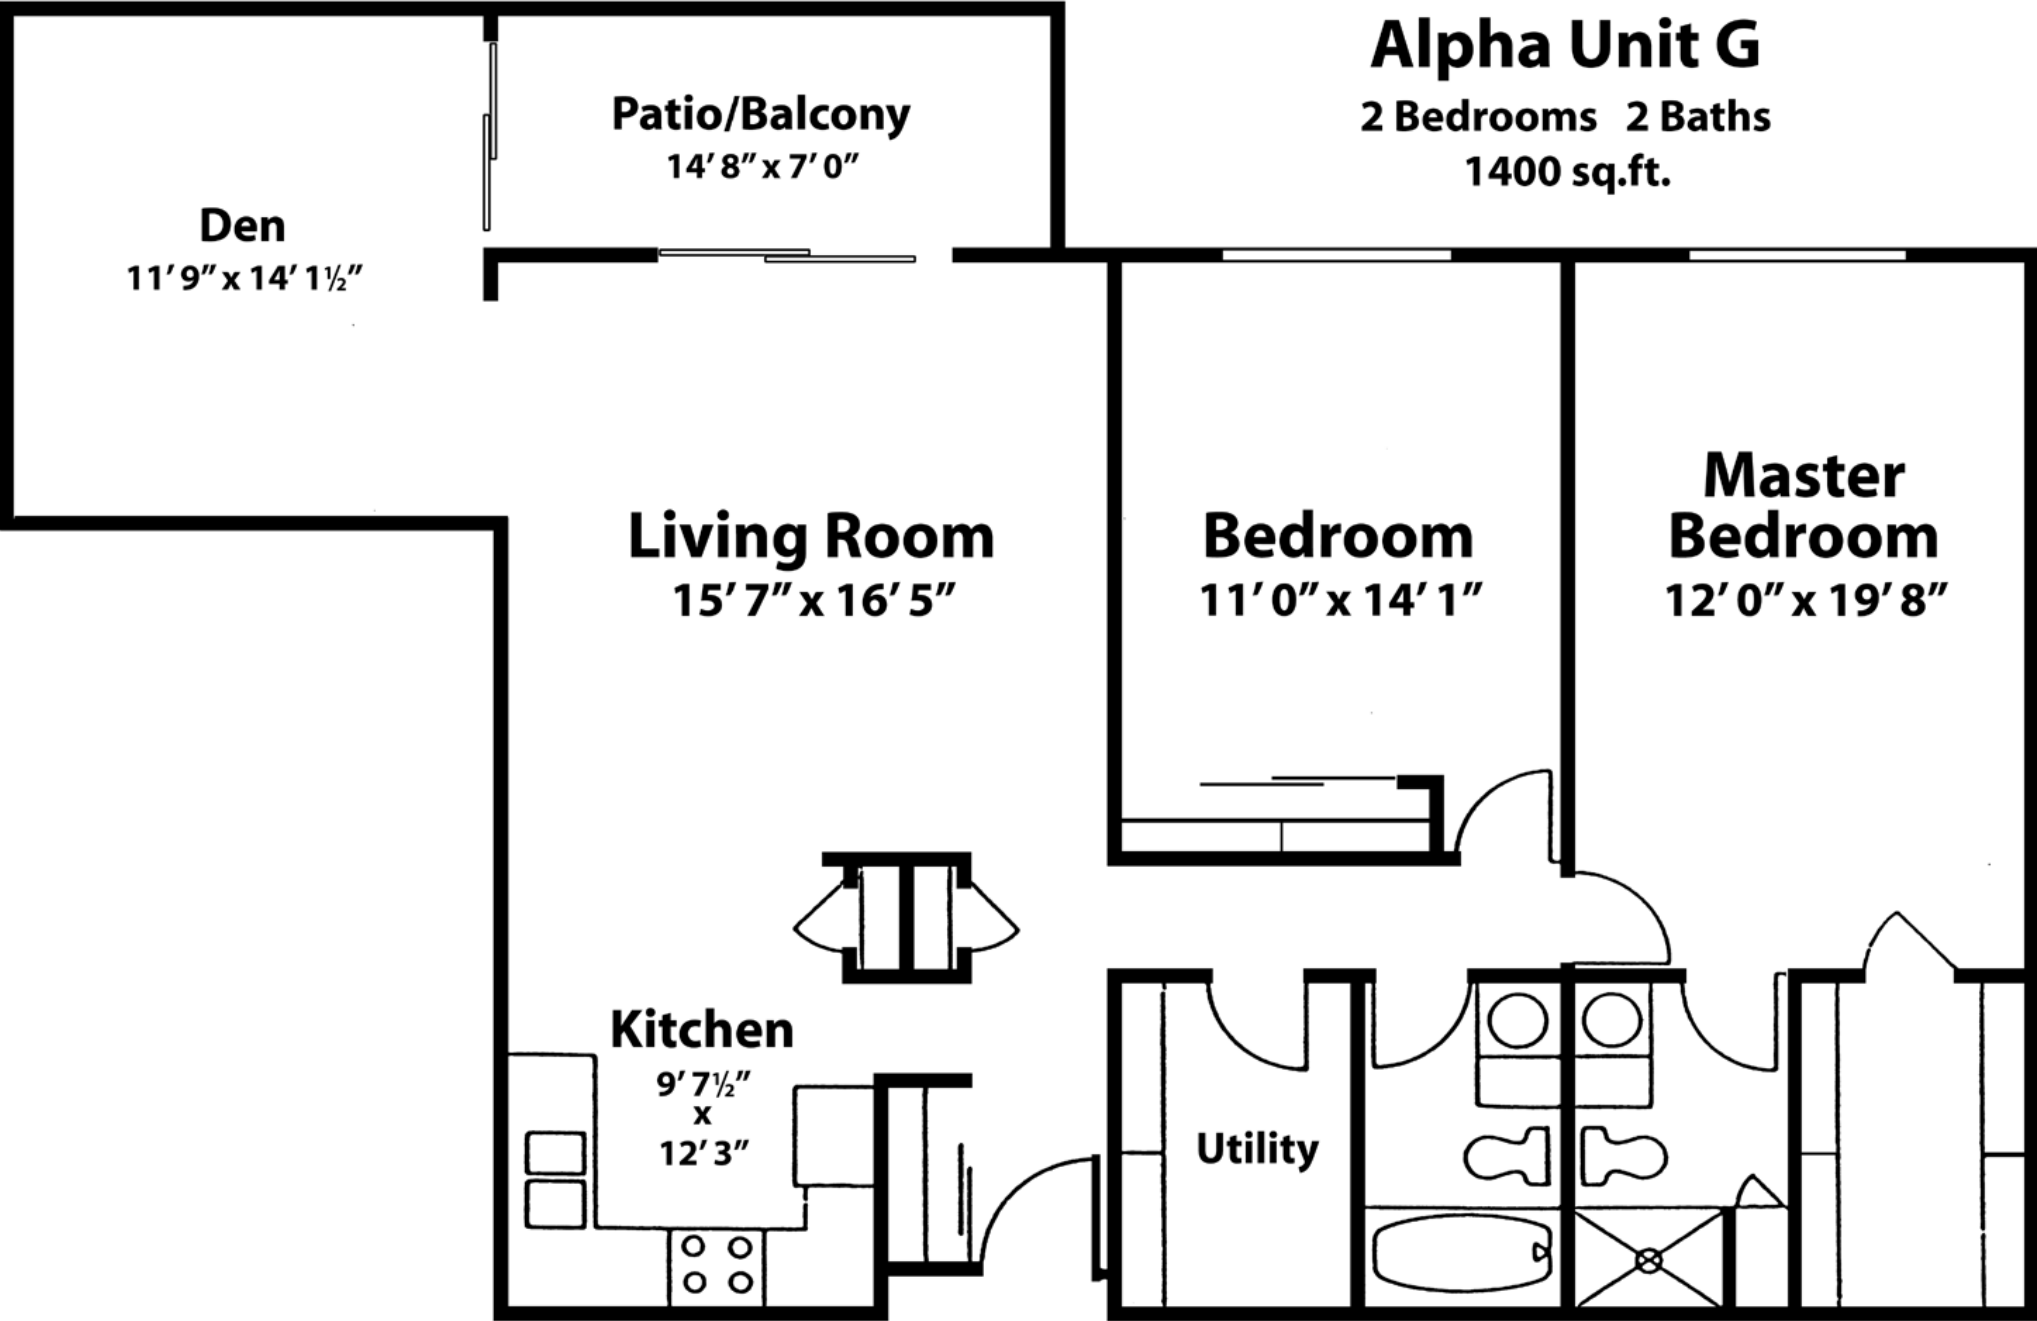

Alpha Unit G

2 Bedrooms 2 Baths
1400 sq.ft.

Den
11' 9" x 14' 1/2"

Patio/Balcony
14' 8" x 7' 0"

Living Room
15' 7" x 16' 5"

Kitchen
9' 7 1/2" x 12' 3"

Bedroom
11' 0" x 14' 1"

Master Bedroom
12' 0" x 19' 8"

Utility