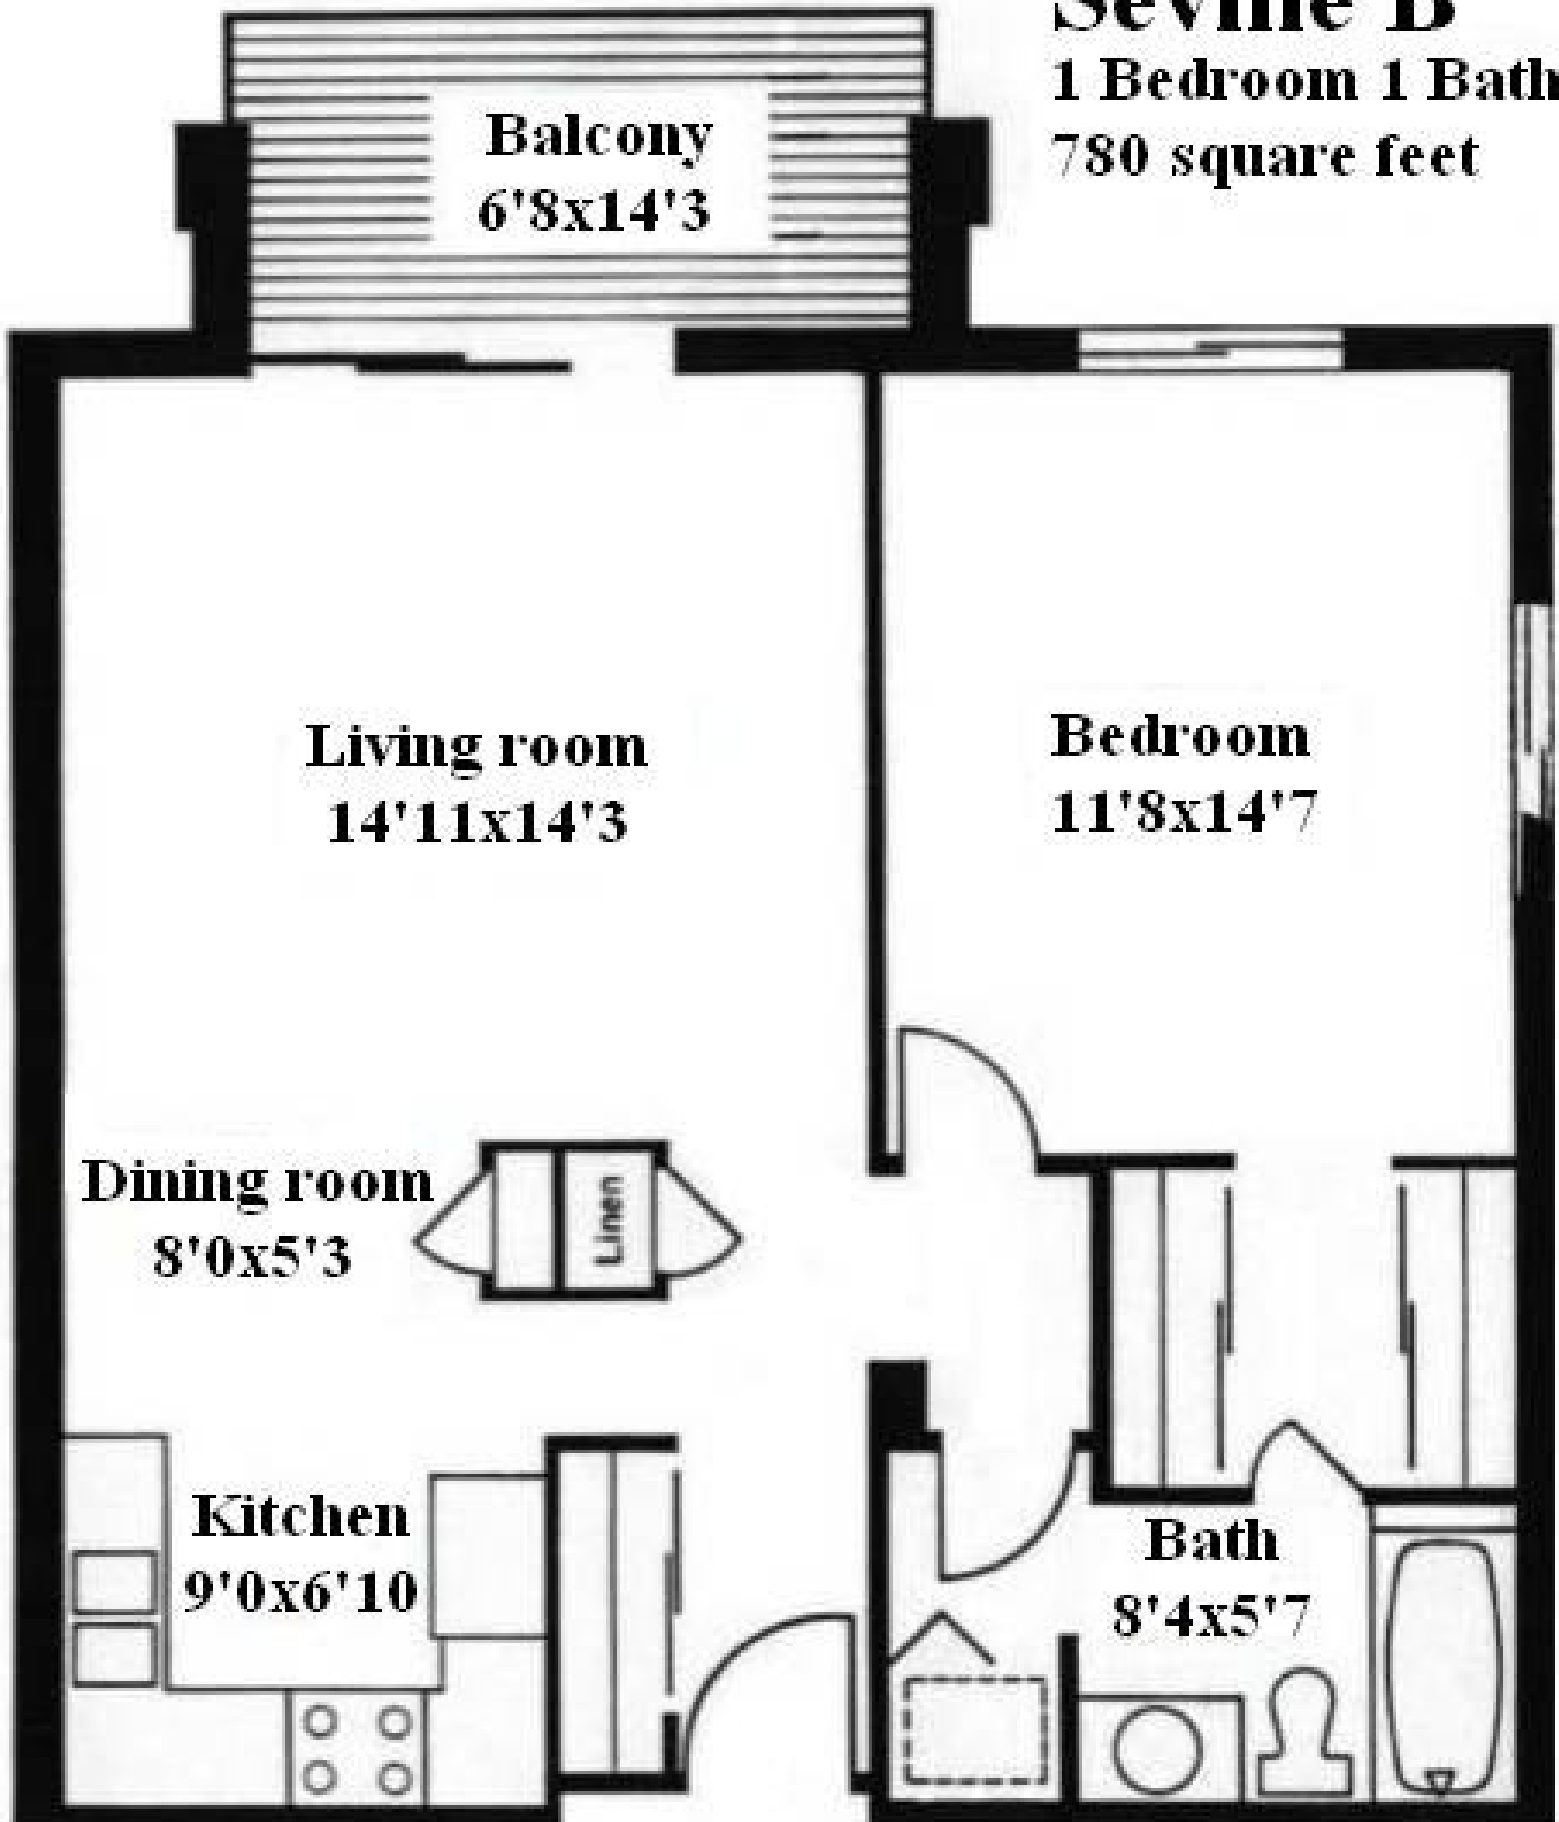

# Seville B

1 Bedroom 1 Bath  
780 square feet

**Balcony**  
6'8x14'3

**Living room**  
14'11x14'3

**Bedroom**  
11'8x14'7

**Dining room**  
8'0x5'3

**Kitchen**  
9'0x6'10

**Bath**  
8'4x5'7