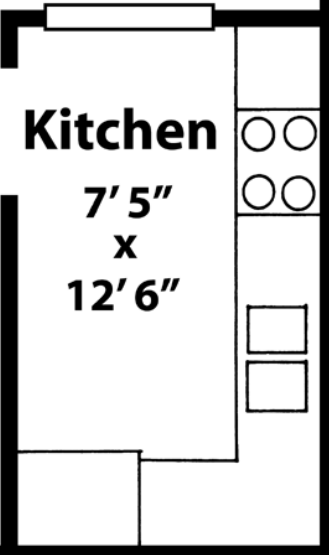

# Somerset Unit A

"Dinette"

2 Bedrooms 2 Baths  
1200 sq.ft.

**Master Bedroom**  
12' 1" x 19' 0"

**Bedroom-Den**  
11' 1" x 12' 11"

**Living Room**  
15' 9" x 16' 1"

**Dining**  
8' 0" x 12' 6"