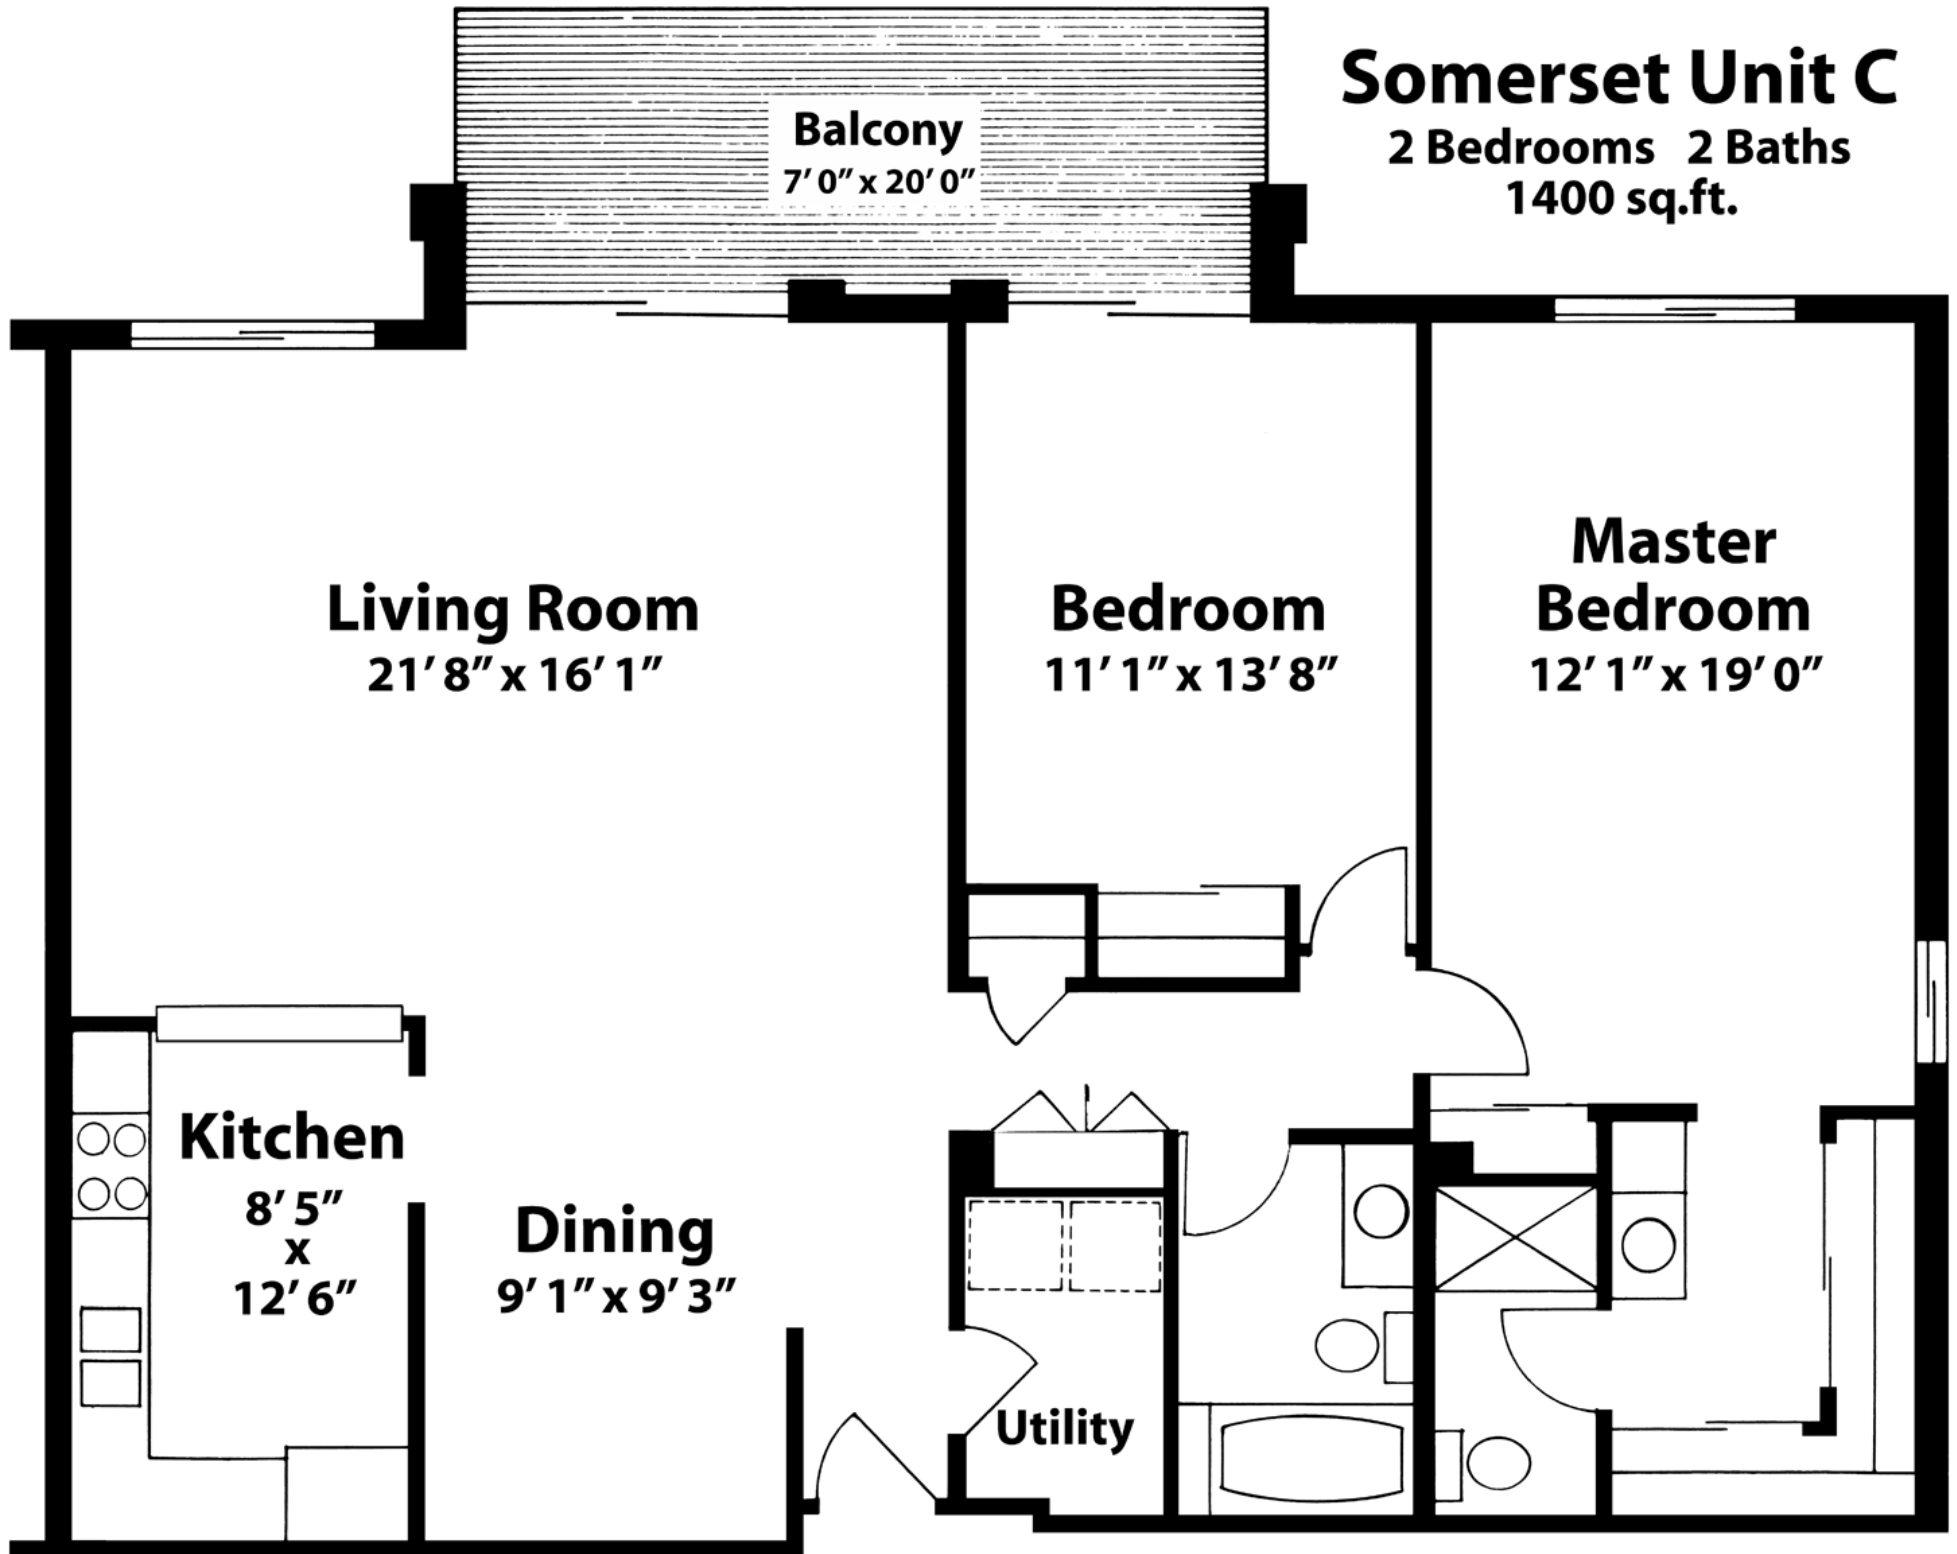

Somerset Unit C

2 Bedrooms 2 Baths

1400 sq.ft.

Balcony
7' 0" x 20' 0"

Living Room
21' 8" x 16' 1"

Bedroom
11' 1" x 13' 8"

Master Bedroom
12' 1" x 19' 0"

Kitchen
8' 5"
x
12' 6"

Dining
9' 1" x 9' 3"

Utility